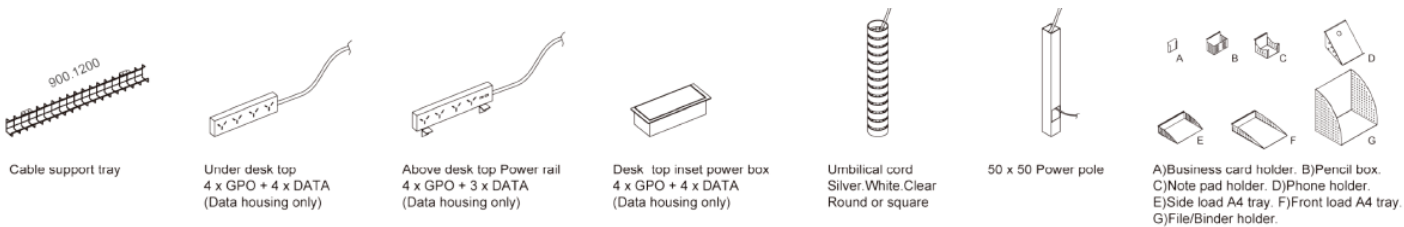

L-Shape (Modesty panel optional)

600/750mm Deep
1500/1800mm Wide

120° 3-Way Workstation

750mm Deep
1050/1200mm Wide

90° 4-Way Workstation

750mm Deep
1500/1800mm Wide (other size available)
Slimline 111 series
Floor standing screens – Full fabric or with 400mm airgap
1200~1800mm High X 750~2100mm Wide

Optional Power and accessories

Finishes

All rights reserved. Design, size and specification may change without notice. Goods subject to stock availability. All measurements are in millimeter. Certain products only available in stock finishes. The colors shown on this brochure are as close to the actual colors as possible, however they are for illustrative purposes only. For actual color samples, please ask your sales consultant.